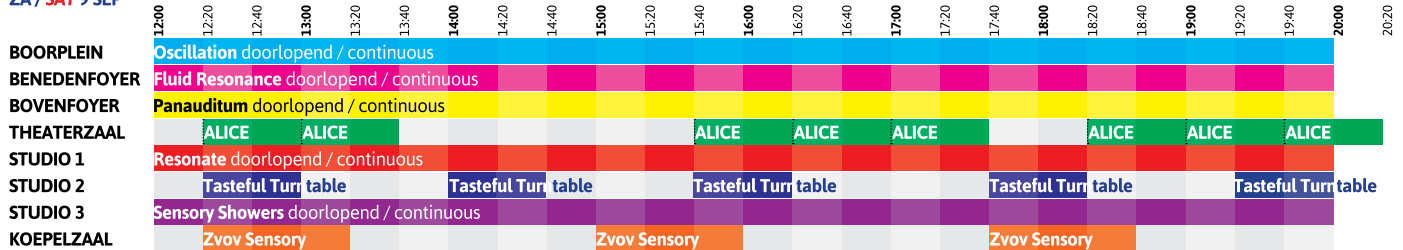

SENSES WORKING OVERTIME

VR / FRI 8 SEP

ZA / SAT 9 SEP

ZO / SUN 10 SEP

Maximum capaciteit / *Maximum capacity*: Alice: 7 / Zvov Sensory: 17 / Tasteful Turntable: 12

NB: Resonate is alleen op zaterdag en zondag te zien / *Please note: Resonate is only visible on Saturday and Sunday*