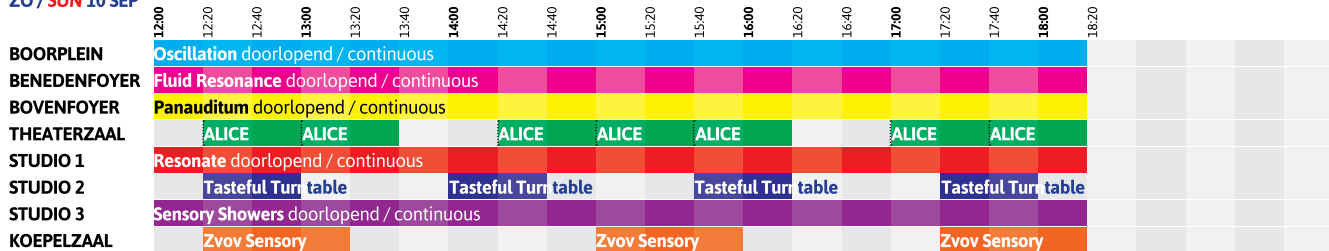

SENSES WORKING OVERTIME

VR / FRI 8 SEP

ZA / SAT 9 SEP

ZO / SUN 10 SEP

Maximum capaciteit / *Maximum capacity*: Alice: 7 / Zvov Sensory: 17 / Tasteful Turntable: 12

NB: Resonate is alleen op zaterdag en zondag te zien / *Please note: Resonate is only visible on Saturday and Sunday*