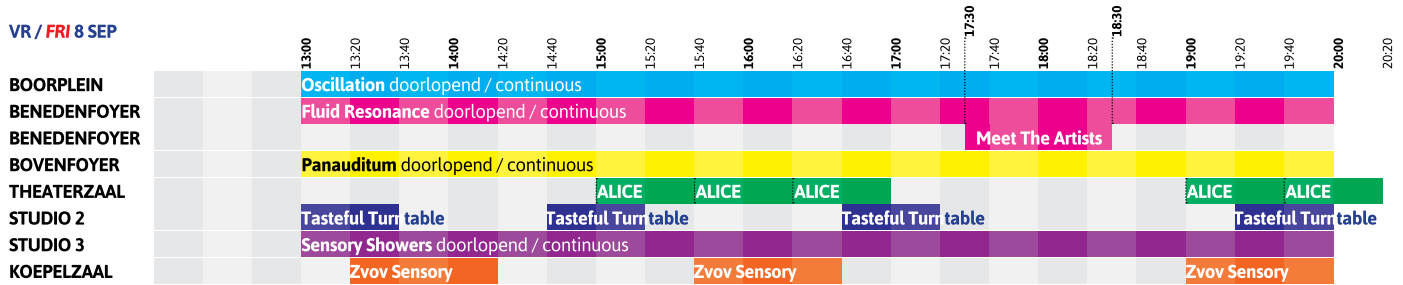

SENSES WORKING OVERTIME

VR / FRI 8 SEP

ZA / SAT 9 SEP

ZO / SUN 10 SEP

Maximum capaciteit / *Maximum capacity*: Alice: 7 / Zvov Sensory: 17 / Tasteful Turntable: 12

NB: Resonate is alleen op zaterdag en zondag te zien / *Please note: Resonate is only visible on Saturday and Sunday*